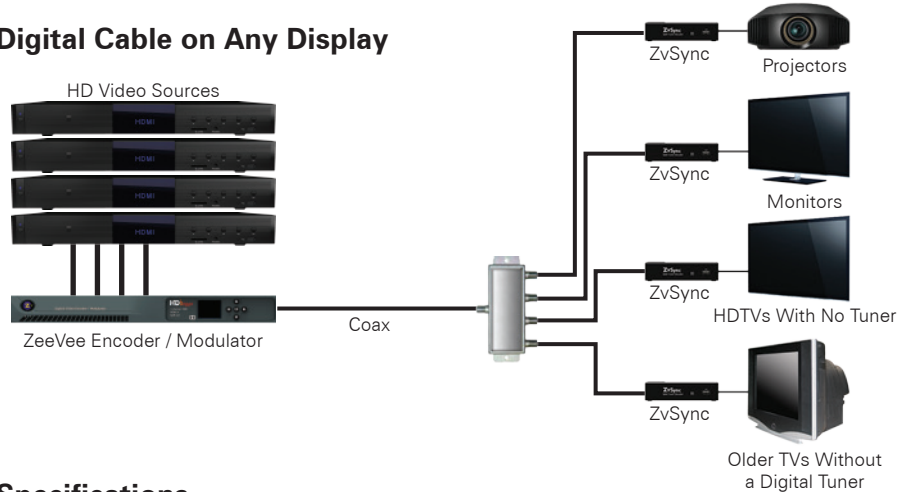

## Digital Cable Tuner

ZvSync is a DVB-T digital cable tuner with HDMI and composite outputs. It can be used for any display that is not equipped with a built-in digital tuner, such as: projectors, HDTVs without tuners, commercial displays, monitors, and analog TVs.

### Digital Cable on Any Display

### Specifications

GENERAL	
<b>Model Name</b>	ZvSync
<b>Part Number</b>	ZvSync-EU
<b>Compliance</b>	UL, CE, TuV, CSA, FCC Low Voltage Directive 2006/95/EC EN60065:2002 + A1:2006 EMC Directive 2004/108/EC EN 55 013:2001 + A1:2003 + A2:2006, EN 55 020:2007 EN 61 000-3-2:2006, EN 61 000-3-3:2008
<b>Carton Dimensions (individual)</b>	8.89 x 17.15 x 14 cm
<b>Shipping Weight</b>	510.3g
<b>Warranty</b>	1 Year
TUNER	
<b>Input Frequency Range</b>	48-862MHz
<b>RF Input Level</b>	-20 to -82dBm
<b>IF Bandwidth</b>	6,7, and 8MHz
<b>Modulation</b>	DVB-T, DVB-T2
VIDEO	
<b>Decoder Format</b>	MPEG4 AVC/H.264 HP@I4, MPEG2 MP@ML/HL
<b>Output Format</b>	480i, 480p, 576i, 576p, 720p, 1080i, 1080p60Hz
<b>Aspect Ratio</b>	4:3, 16:9, Auto
<b>Output Ports</b>	HDMI (v1.3C), CVBS
AUDIO	
<b>Decoder Format</b>	MPEG-1 (layer 1 & 2 & 3), WMA, AC-3
<b>Audio Output</b>	Digital Audio over HDMI, RCAX2(L/R)
USB2.0	
<b>Supported Capacity</b>	Unlimited
<b>Supported Media</b>	MP3, WMA, JPEG, BMP, AVI
POWER	
<b>Supply Voltage (Wall)</b>	100-240VAC 50-60Hz
<b>Supply Voltage (ZvSync Unit)</b>	5VDC
<b>Maximum Power Consumption</b>	10W
<b>Standby Power Consumption</b>	<0.8W
<b>Nominal Power Consumption</b>	5W
ACCESSORIES (included)	
<b>Remote Control</b>	Controls decoder with learning function for basic control of television
<b>AA Batteries (2x)</b>	Remote control power
<b>Composite Cable</b>	Connects to television when using CVBS output
<b>IR Sensor</b>	Connects to IR port, allows tuner to be installed in an unobtrusive location
<b>External Power Supply</b>	Connects to AC outlet, provides low voltage DC to tuner unit